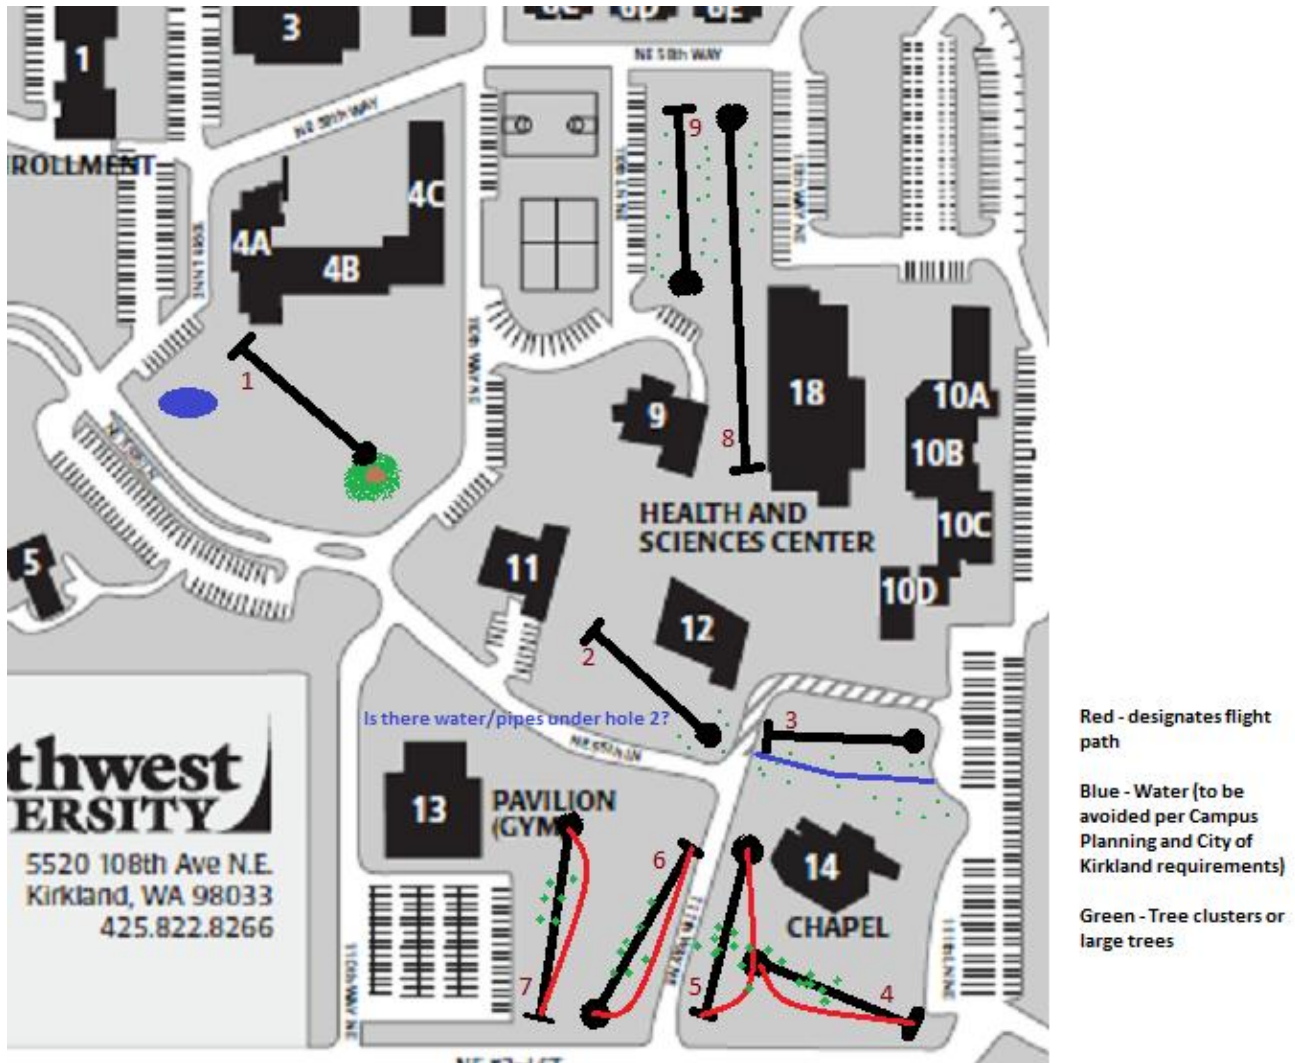

# Northwest University Disc Golf Course – 9 Holes

Disc sets are available for checkout at the Eagle Fitness Center

Please Note – This map, along with official rules and course tee signs, will be updated and complete for NU's first ever Disc Golf Tournament, scheduled on the last day of class, **Friday, April 29.**