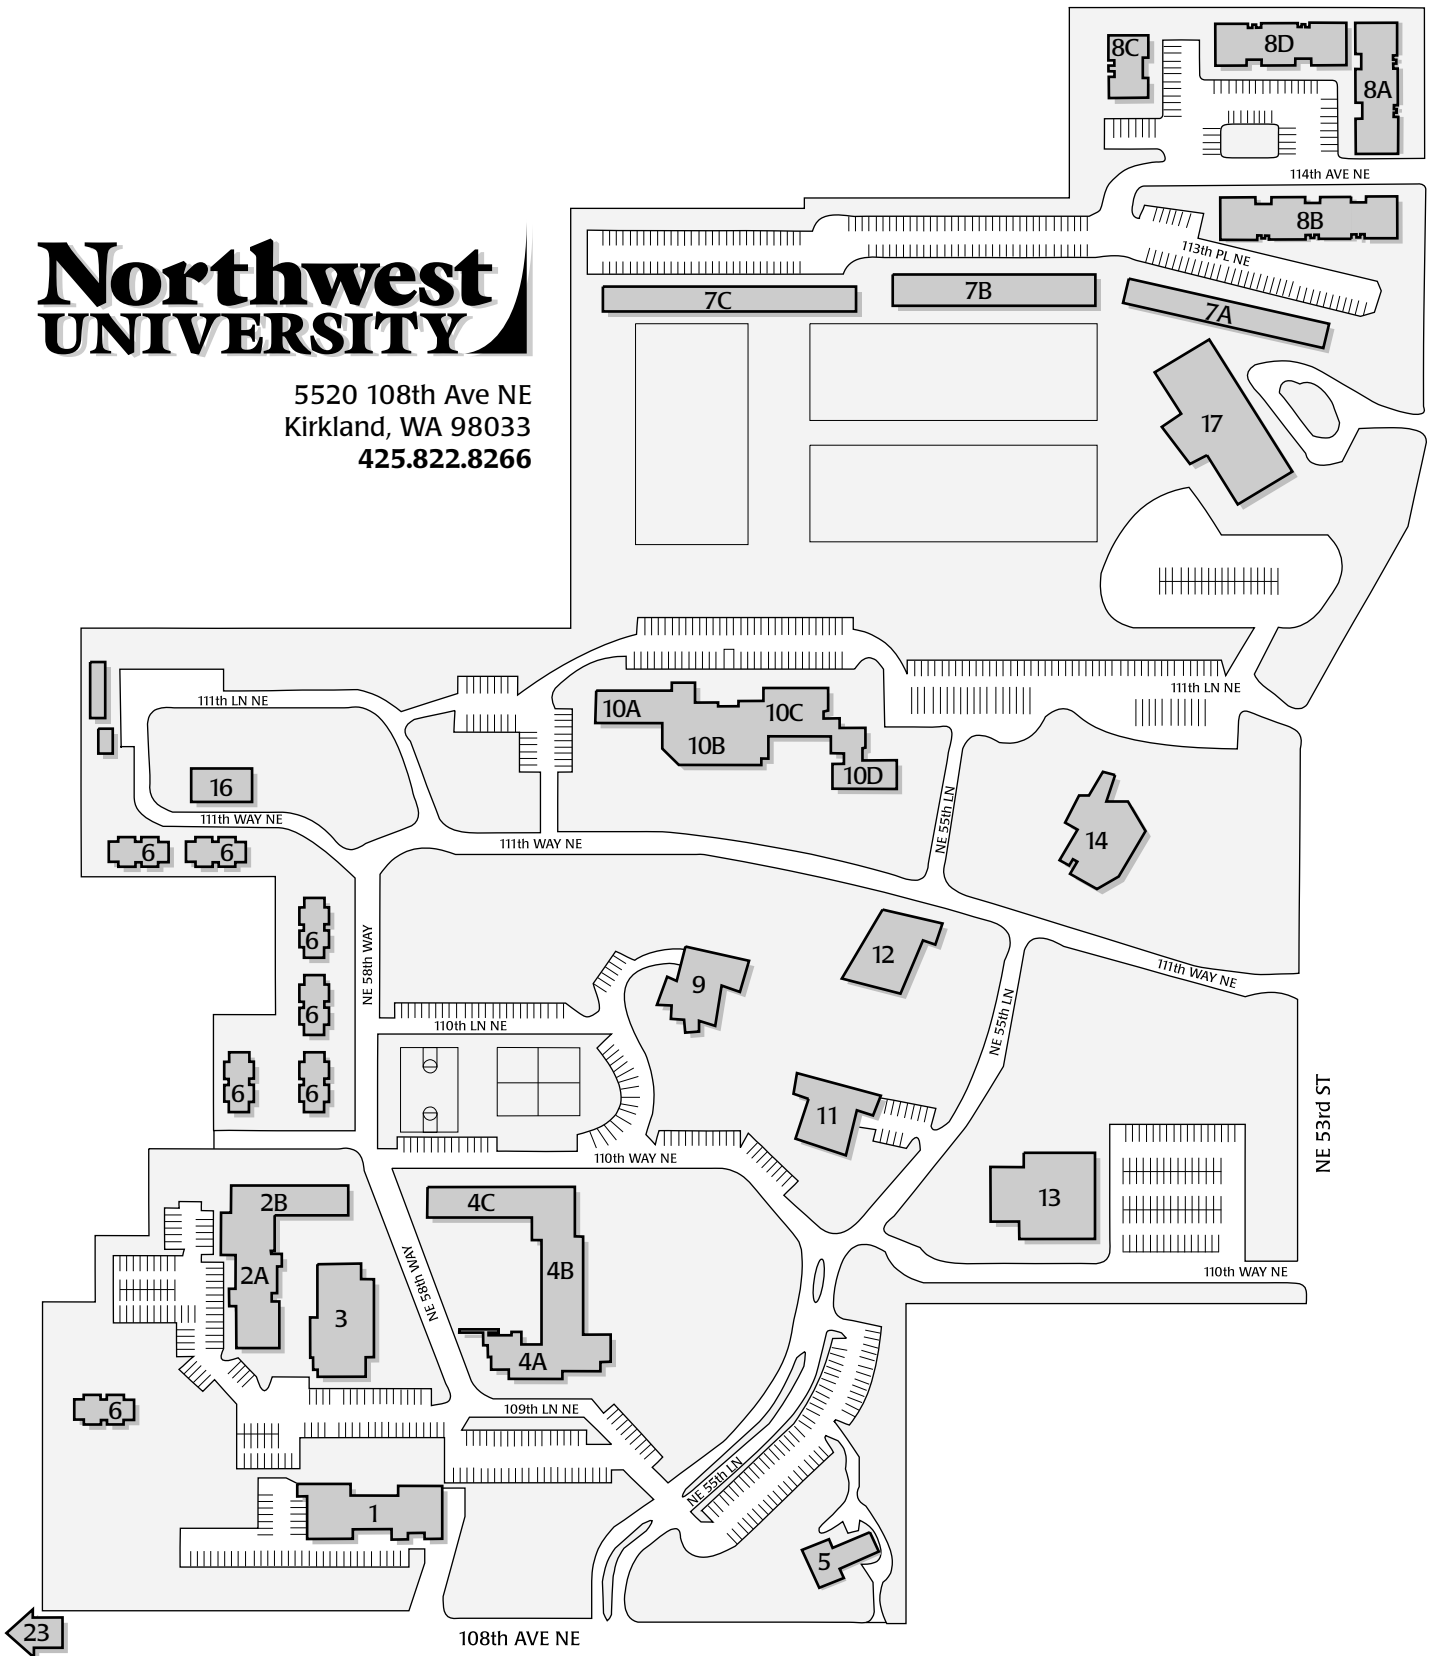

Northwest UNIVERSITY

5520 108th Ave NE
Kirkland, WA 98033
425.822.8266

Legend

- | | | |
|-----------------------------------|--------------------------|------------------------------------|
| 1 Davis Administration Building | 7 F.I.R.s Apartments | 12 Millard Hall |
| 2A Gray Residence Hall | 8 Student Housing East | 13 Northwest Pavilion |
| 2B Beatty Residence Hall | 9 Hurst Library | 14 Amundsen Music Center |
| 3 Northwest Dining Hall | 10 Ness Building | 14 Butterfield Chapel |
| 4A Crowder Residence Hall | 10A Bronson Hall | 16 Maintenance Building |
| 4B Guy Residence Hall | 10B Rice Hall | 17 Seahawks Headquarters |
| 4C Perks Residence Hall | 10C Williams Hall | 23 Graduate & Professional Studies |
| 5 Greeley-Reece Enrollment Center | 10D Fee Hall | |
| 6 Duplex Faculty/Staff Housing | 11 Pecota Student Center | |